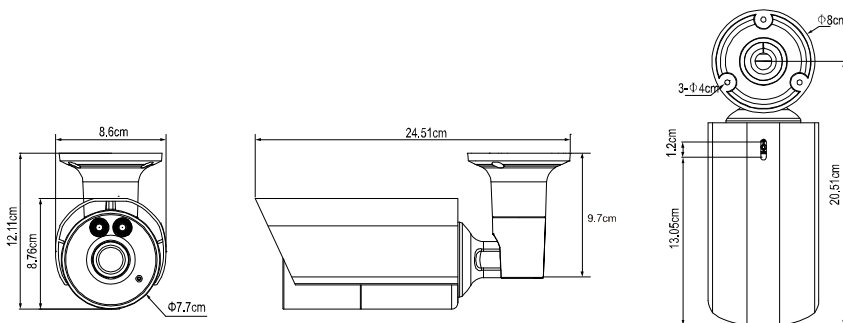

AVT553A

HD CCTV 1080P

Motorized IR Bullet Camera

● FEATURES

- (1) 1/2.8" CMOS Sensor with 1080P video output
- (2) Motorized zoom lens equipped to allow focal length and focus adjustment remotely via DVR
- (3) External alarm I/O device connection
- (4) WDR to increase image recognizability in overexposure and dark areas
- (5) Solid Light series featuring better overexposure prevention (Advanced Smart Light Control), automatic adjustment of image brightness, and longer lifetime of LEDs
- (6) IR effective distance up to 30 meters for 24-hour surveillance
- (7) IP66 for weather-proof application

● DIMENSIONS*

*Dimensional Tolerance: ± 5mm

● SPECIFICATIONS*

MODEL	AVT553A
Pick-up Element	1/2.8" SONY CMOS image sensor
Number of Pixels	1936(H) × 1096(V)
Video Frame Rate	1080P@30fps / 1080P@25fps
Min. Illumination	0.1 Lux / F1.4(Wide)~F2.8(Tele), 0 Lux (IR LED ON)
S/N Ratio	More than 48dB (AGC OFF)
Shutter Speed	1/10,000 ~ 1/7.5 (Slow shutter)
Lens	f2.8 ~ 12mm / F1.4 ~ F2.8
Lens Angle	Wide: 103° (Horizontal) / 54° (Vertical) / 122° (Diagonal) Tele: 31° (Horizontal) / 17° (Vertical) / 36° (Diagonal)
IR LED	2 units
IR Effective Distance	Default mode: up to 20 meters IR enhanced mode: up to 30 meters
IR Shift	YES
Smart Light Control	YES
IRIS Mode	AES
White Balance	ATW
AGC	Auto
WDR	YES (120dB)
External alarm I/O	YES (1 input / 1 output)
IP Rating	IP66
Operating Temperature	-20°C ~ 50°C
Power Source (±10%)	DC12V / 1A
Optional Peripherals	Ceiling-mount bracket (AVM552C-BBKT) / Connector (BULLETCON1)