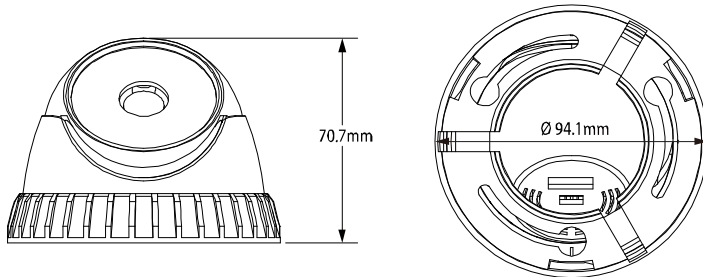

DG103A

HD CCTV 1080P IR Dome Camera

● FEATURES

- (1) 1/2.7" CMOS Sensor
- (2) 1080P video output
- (3) Low light sensitivity of 0.1 Lux / F1.8, 0Lux (IR LED ON)
- (4) Day and night 24-hour surveillance with IR effective distance up to 20 meters

● DIMENSIONS*

*Dimensional Tolerance: ± 5mm

● SPECIFICATIONS*

MODEL	DG103A
Pick-up Element	1/ 2.7" CMOS image sensor
Number of Pixels	1930(H) x 1088(V)
Video Frame Rate	1080P@30fps / 1080P@25fps
Min. Illumination	0.1 Lux / F1.8, 0 Lux (IR LED ON)
S/N Ratio	More than 48dB (AGC OFF)
Shutter Speed	1/30 (1/25) sec ~ 1/720000 (1/600000) sec
Lens	f3.6mm / F1.8
Lens Angle	96° (Horizontal) / 50° (Vertical) / 116° (Diagonal)
IR LED	21 units
IR Effective Distance	Up to 20 meters
IR Shift	YES
Day & Night Mode	YES
IRIS Mode	AES
White Balance	AUTO / USER / PUSH / 8000K / 6000K / 4200K / 3200K
AGC	Auto
Sharpness	YES
Flickerless	50HZ / 60HZ / OFF
BLC	YES
Operating Temperature	0°C ~ 40°C
Video Output	1.0 Vp-p composite, 75Ω
Power Source (±10%)	DC12V / 0.5A
Current Consumption (±10%)	200mA