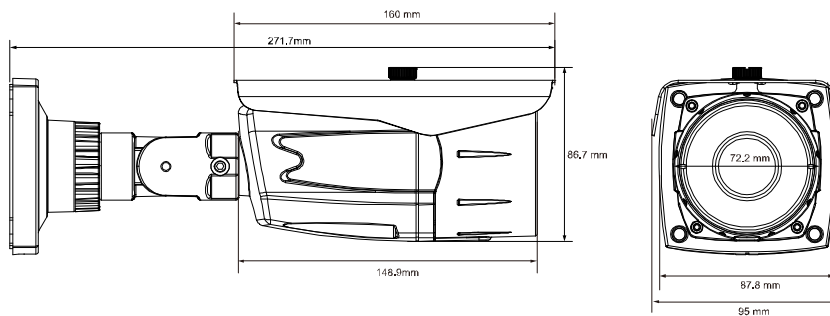

### ● FEATURES

- (1) 1/ 2.9" CMOS Sensor
- (2) 1080P video output
- (3) Day and night 24-hour surveillance with IR effective distance up to 20 meters
- (4) IP66 for weather-proof application
- (5) Camera parameters adjustable when used with AVTECH HD CCTV DVR

### ● DIMENSIONS\*

\*Dimensional Tolerance: ± 5mm

### ● SPECIFICATIONS\*

MODEL	DG108X
Pick-up Element	1/ 2.9" SONY CMOS image sensor
Number of Pixels	1936(H) x 1096(V)
Video Frame Rate	1080P@30fps / 1080P@25fps
Min. Illumination	0.1 Lux / F1.8, 0 Lux (IR LED ON)
S/N Ratio	More than 48dB (AGC OFF)
Shutter Speed	1/30 (1/25) sec ~ 1/33750 (1/28125) sec
Lens	f3.6mm / F1.8
Lens Angle	87° (Horizontal) / 46° (Vertical) / 104° (Diagonal)
IR LED	36 units
IR Effective Distance	Up to 20 meters
IR Shift	YES
Day & Night Mode	YES
IRIS Mode	AES
White Balance	AUTO / INDOOR / OUTDOOR / USER
AGC	High / Middle / Low / Off
Sharpness	Adjustable
IP Rating	IP66
Operating Temperature	-25°C ~ 50°C
Operating Humidity	Less than 60% relative humidity
Power Source (±10%)	DC12V /1A
Current consumption (±10%)	180mA (IR OFF); 490 (IR ON)
Net Weight (Kg)	2.4